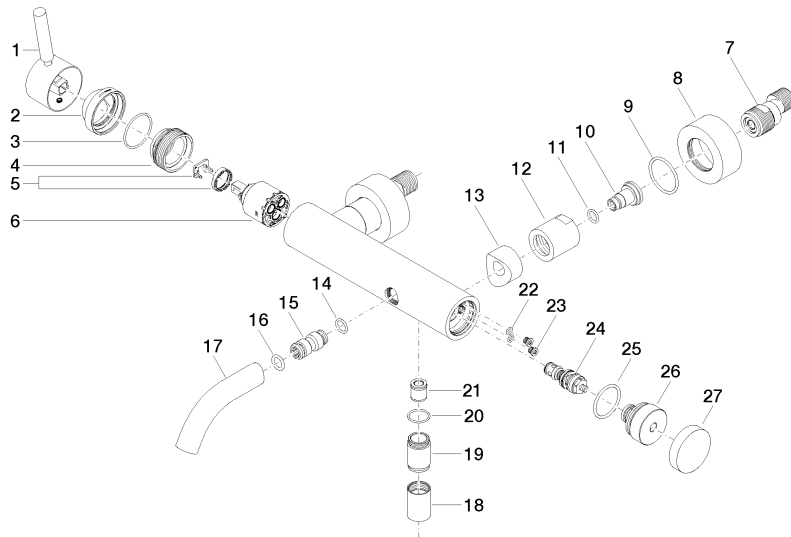

**META Single-lever bath mixer for wall mounting without shower set - Brushed Chrome**

META

33 200 660

- 202mm projection
- circular normal flow
- automatic bath/shower diverter
- 3/8" shower outlet
- slide-on rosettes Ø 60 mm
- 1/2" connection
- gauge 150 mm - 15 mm
- max. flow 14 l/min at 3 bar flow pressure

33 200 660  
mm [inches]

**Flow rate chart**

**Codes & Standards**

California Energy  
Commission  
(CEC)

META Single-lever bath mixer for wall mounting without shower set - Brushed  
Chrome

---

META

33 200 660

Certificates

---

Belgaqua\_21-025- LGA\_29687. WRAS\_2207043.  
27\_1.

**META Single-lever bath mixer for wall mounting without shower set - Brushed Chrome**

META

33 200 660

Parts for other finishes can be found here: [Chrome](#)

## Spare parts list

No.	Item Number	Name	Quantity used	Delivery time
1	90 20 66 007 00-93	handle	1	20
2	09 28 30 032-93	cover	1	20
3	09 14 10 102 90	seal	1	2
4	09 24 04 296 90	nut	1	2
5	90 28 10 148 00 90	accessories	1	2
6	90 15 05 064 00 90	cartridge	1	2
7	04 11 04 030 00 90	connection	2	2
8	09 27 62 004-93	rosette	2	20
9	09 14 10 119 90	seal	2	2
10	09 29 05 005 20 90	nipple	2	60
11	09 14 10 008 90	seal	2	2
12	09 23 10 048-93	nut	2	20
13	09 18 40 059-93	sleeve	2	20
14	09 14 10 003 90	seal	1	2
15	09 24 04 043 90	nipple	1	2
16	90 14 10 011 00 90	seal	1	2
17	90 11 06 213 00-93	spout	1	20
18	90 21 02 069 00-93	cover	1	-
Spare part can no longer be ordered, please order the replacement item				
19	09 24 03 115 20-93	nipple	1	20
20	90 14 10 032 00 90	seal	1	2
21	90 23 01 141 00 90	back-flow preventer	1	2
22	09 14 10 001 90	seal	2	2
23	09 30 30 113 20 90	screw	2	2
24	90 31 09 032 00-93	diverter	1	20
25	09 14 10 101 90	seal	1	2
26	09 21 10 035 20-93	nipple	1	20
27	09 20 62 031-93	handle	1	20