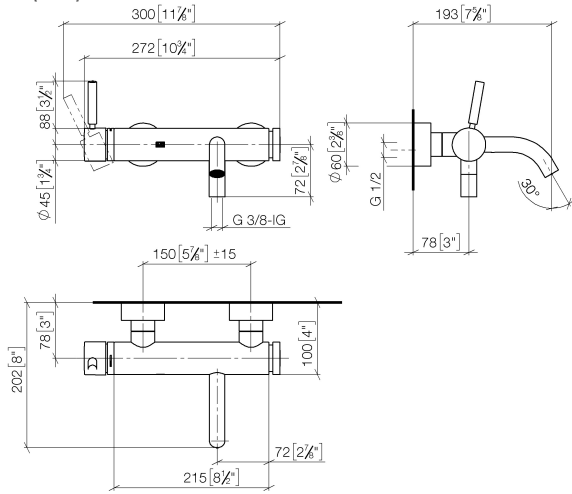

**META Single-lever bath mixer for wall mounting without shower set - Brushed Chrome**

META

33 200 660

- 202mm projection
- circular normal flow
- automatic bath/shower diverter
- 3/8" shower outlet
- slide-on rosettes Ø 60 mm
- 1/2" connection
- gauge 150 mm - 15 mm
- max. flow 14 l/min at 3 bar flow pressure

33 200 660  
mm [inches]

**Flow rate chart**

**Codes & Standards**

California Energy  
Commission  
(CEC)

META Single-lever bath mixer for wall mounting without shower set - Brushed  
Chrome

---

META

33 200 660

# META Single-lever bath mixer for wall mounting without shower set - Brushed Chrome

META

33 200 660

## Spare parts list

No.	Item Number	Name	Quantity used	Delivery time
1	90 20 66 007 00-93	handle	1	20
2	09 28 30 032-93	cover	1	20
3	09 14 10 102 90	seal	1	2
4	09 24 04 296 90	nut	1	2
5	90 28 10 148 00 90	accessories	1	2
6	90 15 05 064 00 90	cartridge	1	2
7	04 11 04 030 00 90	connection	2	2
8	09 27 62 004-93	rosette	2	20
9	09 14 10 119 90	seal	2	2
10	09 29 05 005 20 90	nipple	2	60
11	09 14 10 008 90	seal	2	2
12	09 23 10 048-93	nut	2	20
13	09 18 40 059-93	sleeve	2	20
14	09 14 10 003 90	seal	1	2
15	09 24 04 043 90	nipple	1	2
16	90 14 10 011 00 90	seal	1	2
17	90 11 06 213 00-93	spout	1	20
18	90 21 02 069 00-93	cover	1	-
Spare part can no longer be ordered, please order the replacement item				
19	09 24 03 115 20-93	nipple	1	20
20	90 14 10 032 00 90	seal	1	2
21	90 23 01 141 00 90	back-flow preventer	1	2
22	09 14 10 001 90	seal	2	2
23	09 30 30 113 20 90	screw	2	2
24	90 31 09 032 00-93	diverter	1	20
25	09 14 10 101 90	seal	1	2
26	09 21 10 035 20-93	nipple	1	20
27	09 20 62 031-93	handle	1	20